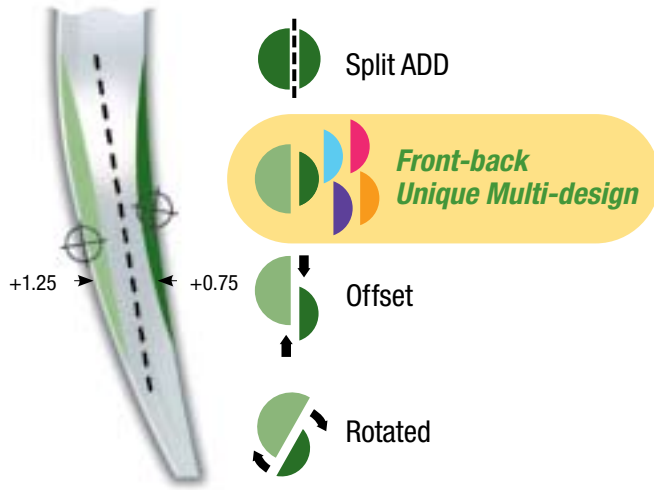

DEFINITY® Lenses Reading Card Hold at 16 in or 40 cm

Introducing the latest technological innovation from DEFINITY lenses

The newly designed back surface features a unique multi-design technology that provides wider vision across all zones (near, intermediate and distance)

- Improved design symmetry to see wider in the distance
- Superior alignment to see wider in the intermediate
- Dynamic inset variation to see wider in the near

DEFINITY +2.00 add

20/40 (Typical computer-sized type)	Presbyopia is an age-related condition that occurs when the eye's ability to change focus from far to near objects is compromised.	N12.5 .125
20/30 (Typical menu-sized type)	To help correct your vision from presbyopia, we have developed a unique progressive lens called DEFINITY.	N10 .32
20/25 (Typical dictionary-sized type)	DEFINITY lenses use a patented revolutionary design that uses both sides of the lens to correct your vision.	N8 .40
20/20 (Typical phone-book-sized type)	This design allows DEFINITY lenses to deliver the widest field of vision with the least amount of distortion at the outer edges of any progressive lens available.*	N6.3 .50

For more information contact: Luzerne Optical Laboratories Ltd at 800-233-9637 or on the web at www.LuzerneOptical.com.